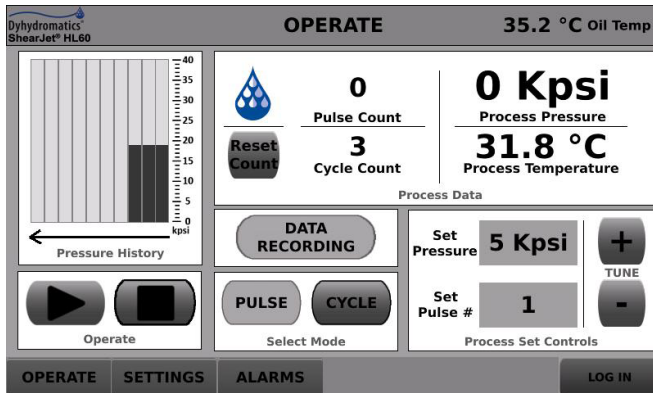

ELECTRIC HYDRAULIC HIGH SHEAR HOMOGENIZER

For Processing Samples as Low as 3 mL

New and Improved HMI!

- Increased flow rate
- Superior cooling through specially designed product heat exchanger

The ShearJet HL60 electric hydraulic processor is a unique R&D model designed to process samples as small as 3 mLs in distinct passes or continuous runs. Multiple samples may be processed in a short time span. Small dead volume (due to fewer high pressure connections) and self-priming leads to reduced waste. The HMI touchscreen display puts simplicity at your fingertips, displaying relevant information in real time.

Performance:

- Multiplier pump creates unique pressure profile
- Specially designed product heat exchanger ensures clean, superior cooling
- Proprietary fixed-geometry diamond Reaction Chamber® module with specially designed micro channels achieves superior, consistent, uniform, repeatable mean particle size reduction
- Durable, robust design allows for continuous operation
- Data acquisition via USB or Ethernet

Specifications

| | |
|----------------------|---|
| Minimum sample size: | 3 mL (minimum with cooling jacket 5 mL) |
| Working sample size: | 3-500 mL and up |
| Pressure: | 5-30 Kpsi (345-2068 bar) |
| Stroke: | 1 mL |
| Output*: | 64 mL/min @ 30 Kpsi (2068 bar) |
| HMI: | 7" Touch screen |
| Power: | Electric hydraulic 12A @ 220V Ask about 110V model |
| Dimensions: | 28L" x 16W" x 24H" (71,1 x 40,6 x 61,0 cm). Small foot print saves valuable laboratory space! |
| Noise level: | 68 decibels; more quiet than competitive equipment |
| Operating time: | System can run anywhere from seconds to hours |

HMI

- Easier to use touchscreen
- Improved Data logging
- Export data recording via USB or FTP Client
- Access levels
- Historic data graph
- Calibration input
- Allows operator to set process duration in pulse mode. System stops automatically when completed.