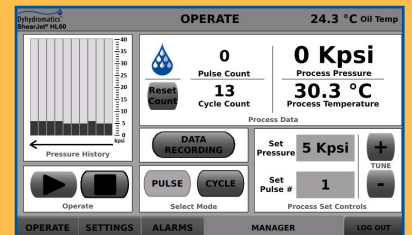

*Dependent on Reaction Chamber module size.

Buna-N is a registered trademark of E. I. DuPont.

Luer-Lok" and "Luer-slip" are registered trademarks of Becton Dickinson.

Features

| Features for HL60 | Standard Model | Premium Model |
|--|----------------|---------------|
| Glass reservoir 100 mL with sanitary connection | 💧 | |
| Stainless steel reservoir 100 mL | | 💧 |
| Inlet thermocouple | | 💧 |
| Two 10 mL syringes | 💧 | 💧 |
| Luer lock connections | 💧 | 💧 |
| Ceramic plunger | 💧 | 💧 |
| Inline pressure transducer | | 💧 |
| Diamond Reaction Chamber® module for longer life and wear resistant to abrasive applications | 💧 | 💧 |
| Jacketed helical heat exchanger | 💧 | 💧 |
| Touchscreen HMI with advanced features | 💧 | 💧 |
| Tools & spares | 💧 | 💧 |
| Chiller for cooling product heat exchanger | option | option |
| Gaskets and O-rings in TFE, Kalrez®, Buna-N®, EPDM, or EPR | option | option |
| Pharma-grade product contact parts | option | option |
| FAT/SAT | option | 💧 |
| IQ/OQ | option | option |
| Onsite installation and operator training | 💧 | 💧 |

HMI

- Easier to use touchscreen
- Improved Data logging
- Export data recording via USB or FTP Client
- Access levels
- Historic data graph
- Calibration input
- Allows operator to set process duration in pulse mode. System stops automatically when completed.